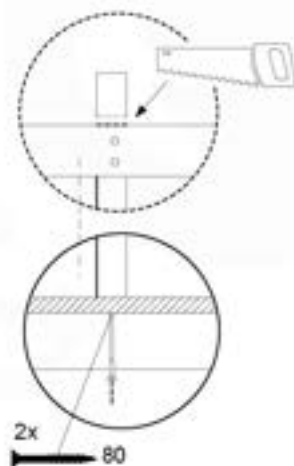

11 Balustrade (1x)

BL10

	PartNo	PartName	QTY.
Hardware pack	002_220	Gap Point Screw T25 - 5x45	12
	002_223	Gap Point Screw T25 - 5x80	4
Timber	C70	Beam 700 mm	1
	D65	Board 650 mm	3

DL 1111 Balustrade (1x) - P00 10 - 14010000 - V1

11-1