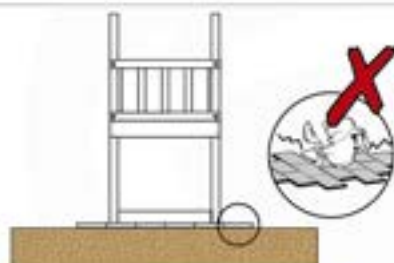

05 Safe Playground Planning

05-1

05-2

05-3

05-4

05-5