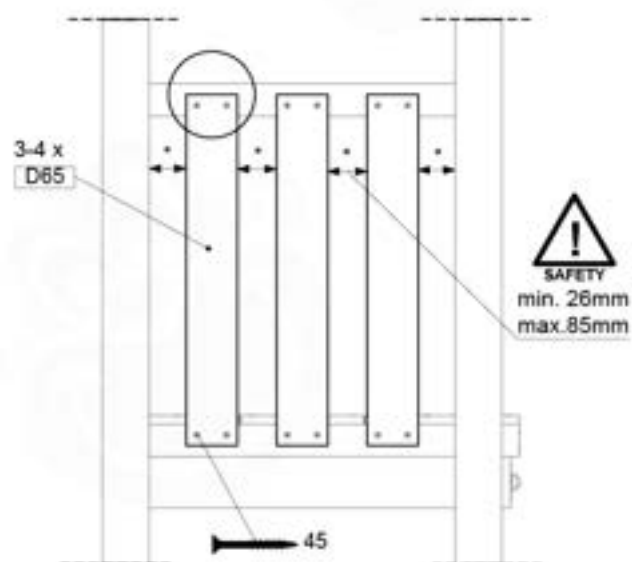

12 Balustrade (2x)

BL21

(194_101)

	PartNo	PartName	QTY.
Hardware Pack 100_601	002_220	Gap Point Screw T25 - 5x45	16
	002_223	Gap Point Screw T25 - 5x80	4
Timber	C74	Beam 740 mm	1
	D65	Board 650 mm	4

Balustrade 80 - Pkg U - 12/01/2022 - v4

12-1