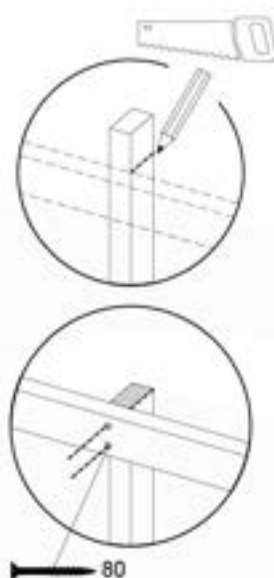

19-1

DE, SLIDE 70140 - P13 TR - 11-0-2022 - v1

19-2

DE, SLIDE 70140 - P13 TR - 11-0-2022 - v1