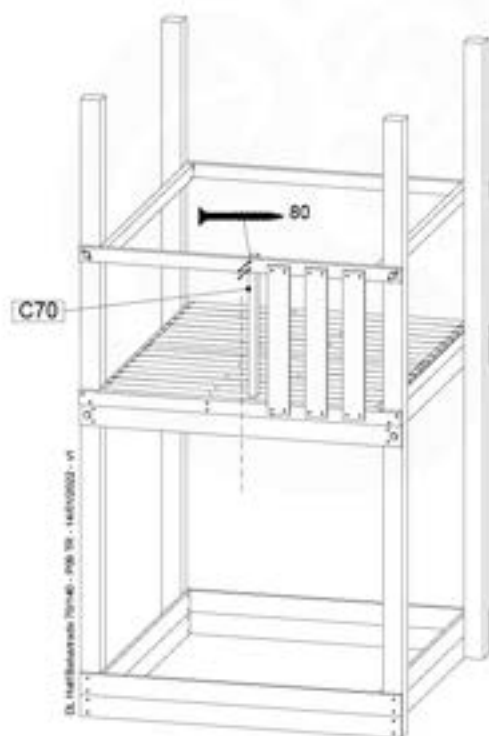

Balustrade 10 - 1001 - 14010002 - v1.0

10-1

11 Balustrade (1x)

BL10

	PartNo	PartName	QTY.
Hardware pack	002_220	Gap Point Screw T25 - 5x45	12
	002_223	Gap Point Screw T25 - 5x80	4
Timber	C70	Beam 700 mm	1
	D65	Board 650 mm	3

DL 1111 Balustrade (1x) - P00 10 - 14010000 - V1

11-1

12 Balustrade (2x)

BL21

(194_101)

	PartNo	PartName	QTY.
Hardware Pack 100_601	002_220	Gap Point Screw T25 - 5x45	16
	002_223	Gap Point Screw T25 - 5x80	4
Timber	C74	Beam 740 mm	1
	D65	Board 650 mm	4