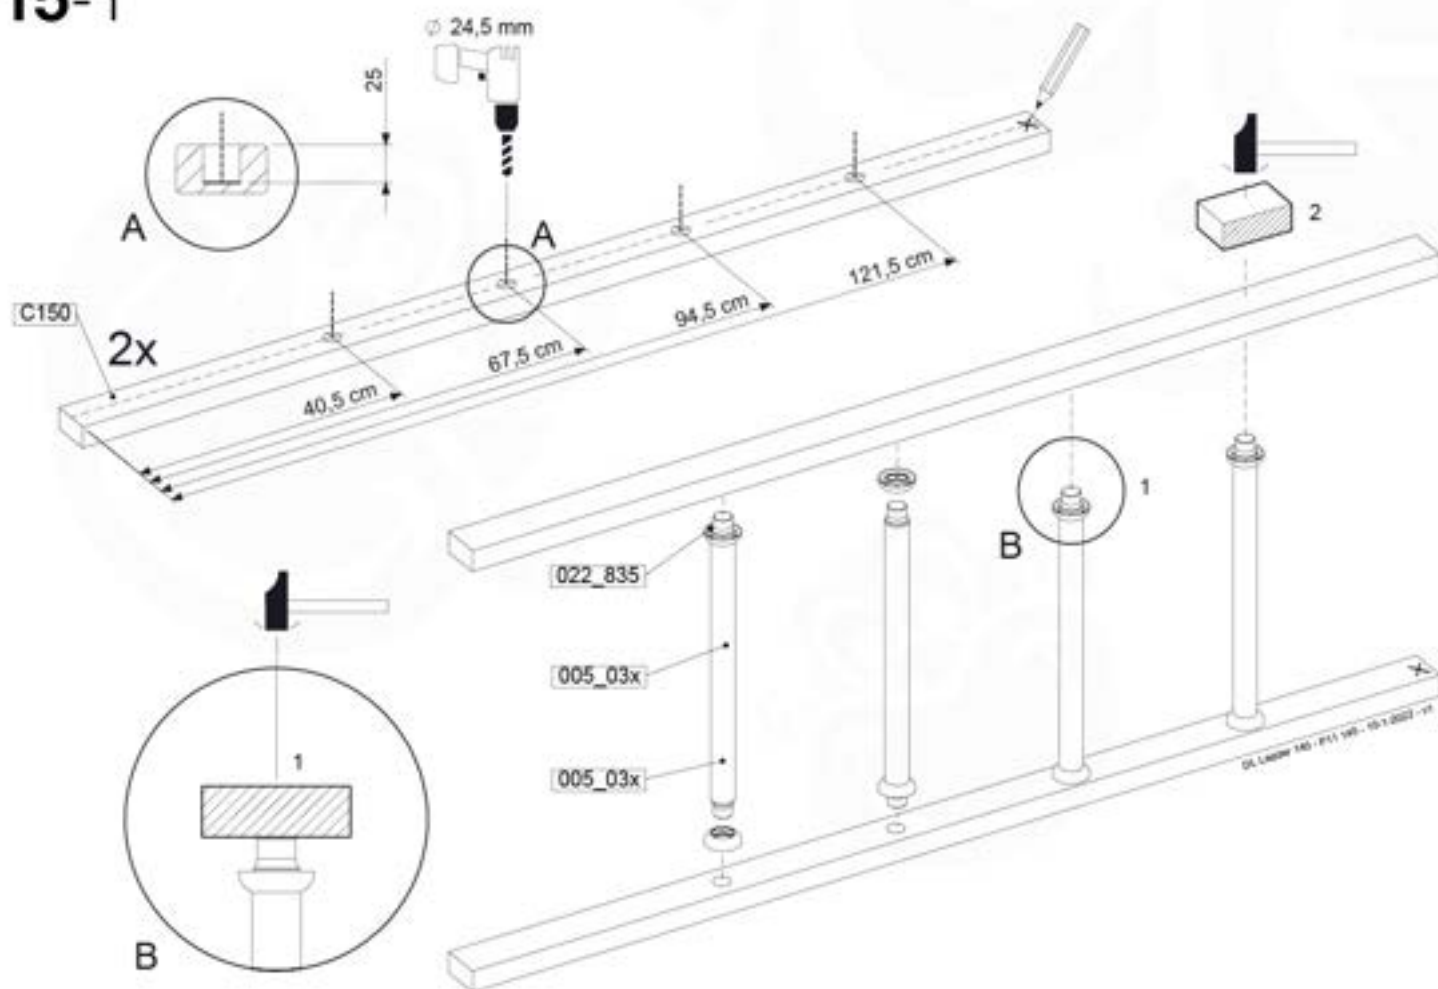

15 Ladder

LA25

	PartNo	PartName	QTY.
Hardware pack	001_404	Stealth Screw 6x30	4
	002_219	Gap Point Screw T25 - 5x30	4
	002_220	Gap Point Screw T25 - 5x45	8
	002_223	Gap Point Screw T25 - 5x80	4
Other	005_03x	Ladder Rung Y/B/G/R	4
	005_522	Connection Bracket Mini Market	2
	022_835	Rung Cap	8
	120_102	Handgrip set (complete 2x)	1
Timber	C70	Beam 700 mm	1
	C150	Beam 1500 mm	2

15-1