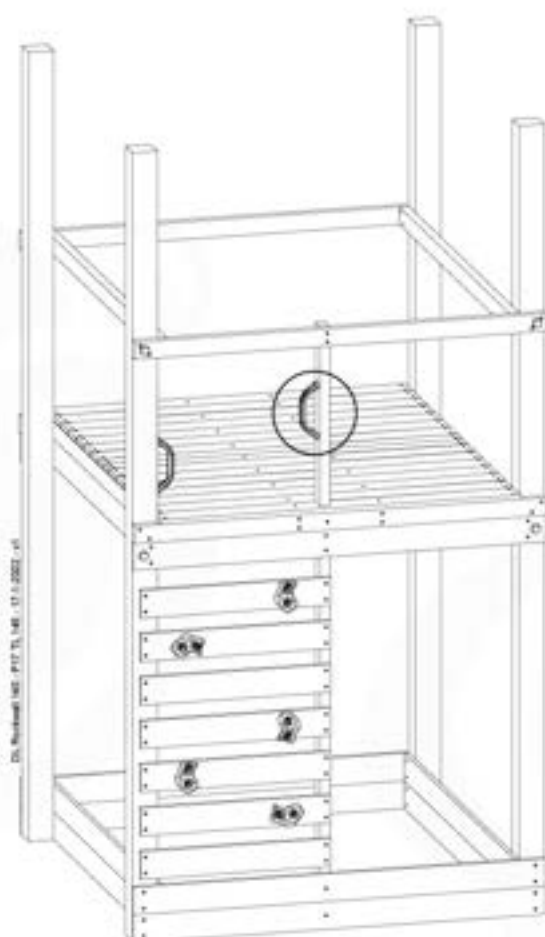

DE Technische 140-206 T, 145-111-2020 -17

13-1

13-2

13-3

13-4

14 Roof

RF15

	PartNo	PartName	QTY.
Hardware pack	001_417	Stealth Screw 6x80	4
	002_220	Gap Point Screw T25 - 6x45	108
Timber	C96	Beam L=(900+beam height) mm	4
	D123	Board 1230 mm	1
	D154	Board 1540 mm	24

RF15 - 13-0201 v1.0

14-1

14-2

14-3

14-4

15 Ladder

LA25

	PartNo	PartName	QTY.
Hardware pack	001_404	Stealth Screw 6x30	4
	002_219	Gap Point Screw T25 - 5x30	4
	002_220	Gap Point Screw T25 - 5x45	8
	002_223	Gap Point Screw T25 - 5x80	4
Other	005_03x	Ladder Rung Y/B/G/R	4
	005_522	Connection Bracket Mini Market	2
	022_835	Rung Cap	8
	120_102	Handgrip set (complete 2x)	1
Timber	C70	Beam 700 mm	1
	C150	Beam 1500 mm	2