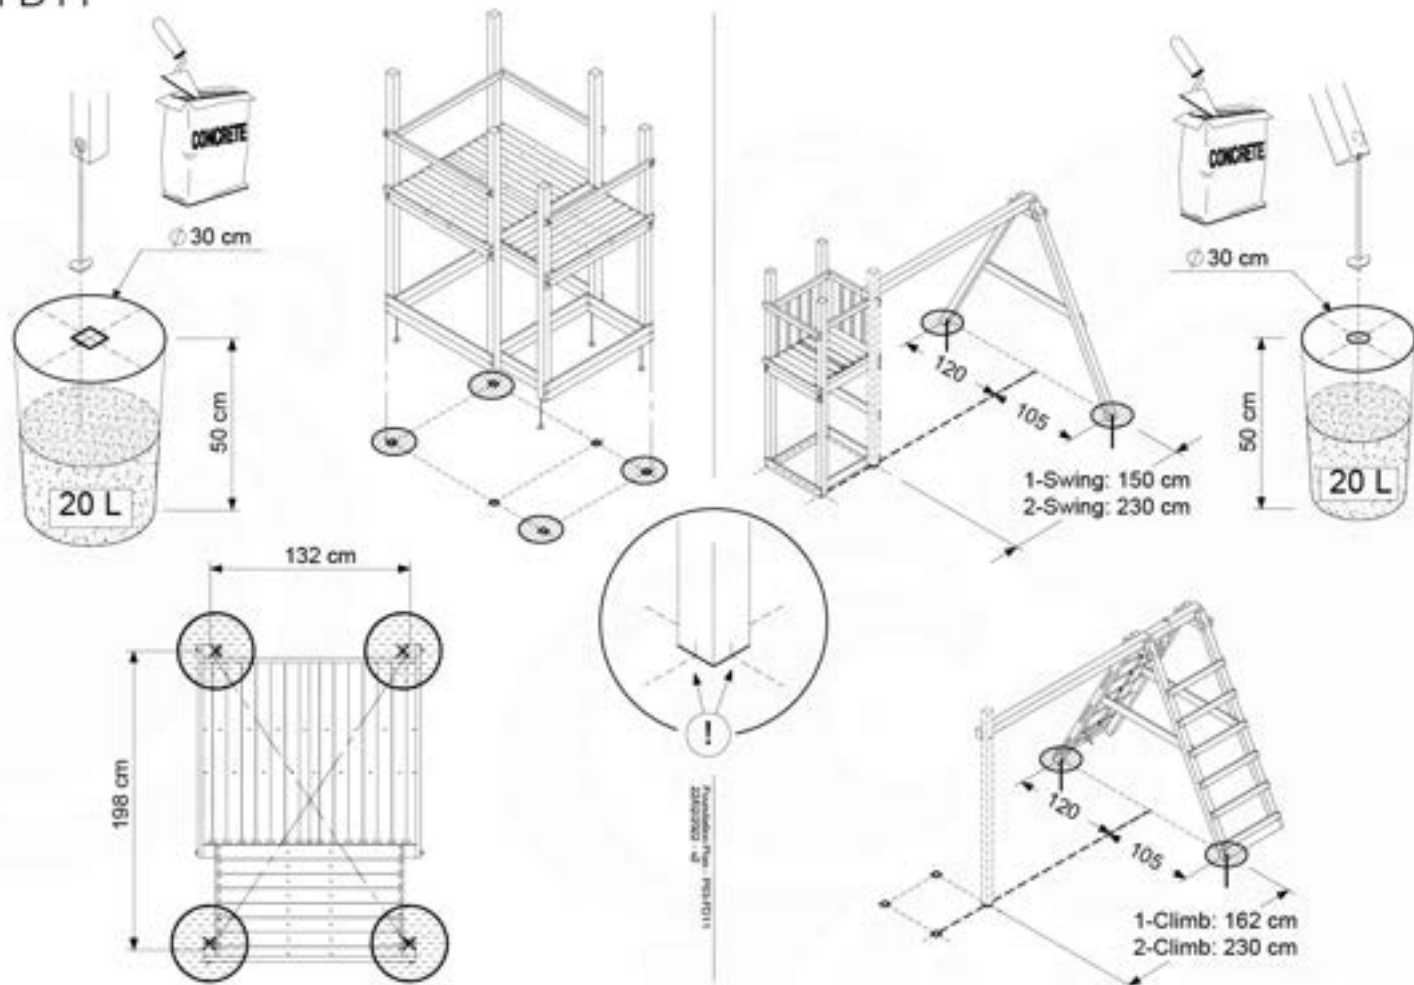

06 Playground Foundation

FD11

07 Base Tower

BT20

	PartNo	PartName	QTY.
Hardware pack	001_406	Stealth Screw 8x45	6
	001_417	Stealth Screw 8x80	4
	002_220	Gap Point Screw T25 - 5x45	135
	002_223	Gap Point Screw T25 - 5x80	40
Other	007_001	Ground-anchor	2
	022_31x	bpc-base version 3	8
	022_84x	bpc cover	8
Timber	B270	Post 90x90 L2700	4
	C141	Beam 1410 mm	10
	D123	Board 1230 mm	17
	D141	Board 1410 mm	12