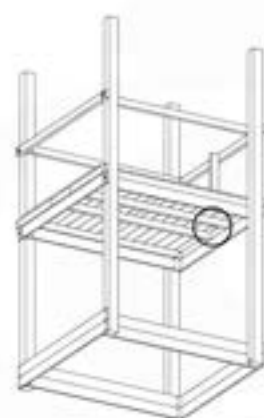

19-1

DE, SLIDE 70140 - P13 TR - 11-0-2022 - v1

19-2

DE, SLIDE 70140 - P13 TR - 11-0-2022 - v1