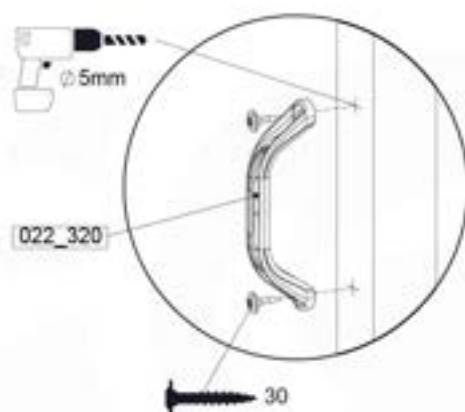

DE Technische 140-206 T, 145-111-2020 -17

13-1

13-2

13-3

13-4

14 Roof

RF15

	PartNo	PartName	QTY.
Hardware pack	001_417	Stealth Screw 6x80	4
	002_220	Gap Point Screw T25 - 6x45	108
Timber	C96	Beam L=(900+beam height) mm	4
	D123	Board 1230 mm	1
	D154	Board 1540 mm	24