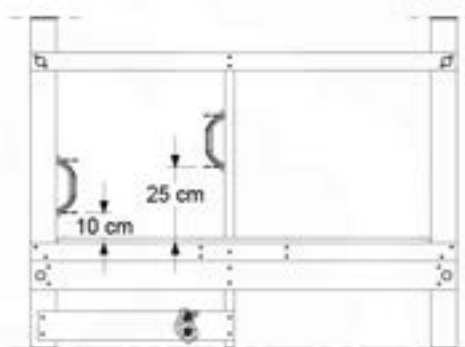

DE Technische 140-206 T, 145-111-2020 -17

13-1

13-2

13-3

13-4

14 Roof

RF15

	PartNo	PartName	QTY.
Hardware pack	001_417	Stealth Screw 6x80	4
	002_220	Gap Point Screw T25 - 6x45	108
Timber	C96	Beam L=(900+beam height) mm	4
	D123	Board 1230 mm	1
	D154	Board 1540 mm	24