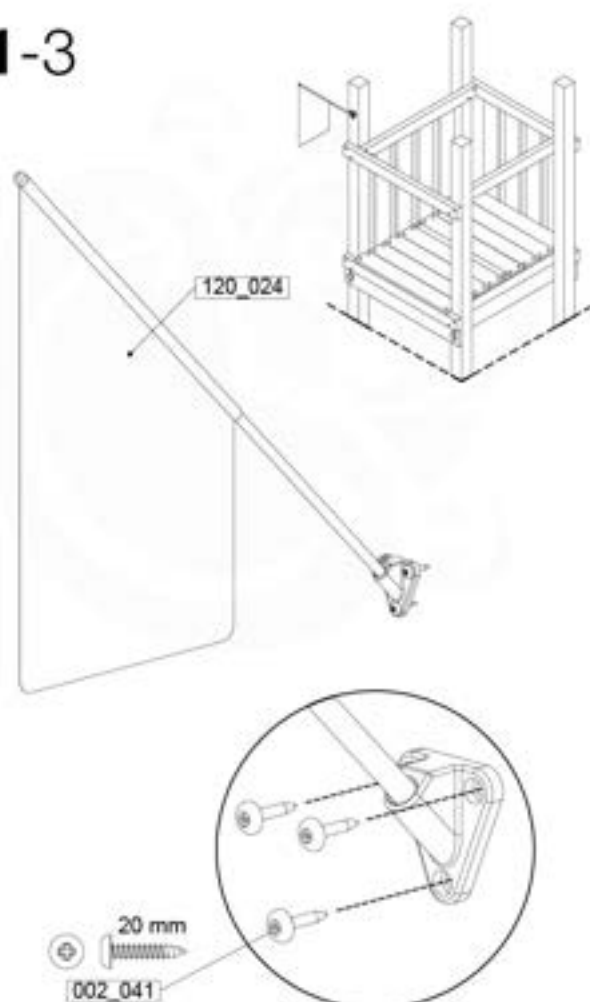

	PartNo	PartName	QTY.
Hardware Pack 100_617	001_406	Stealth Screw 8x45	1
	002_041	Dome head screw 4.5 x 20 mm	3
	002_042	Dome head screw 3.5 x 13mm	4
	002_219	Gap Point Screw T25 - 5x30	2
Other	022_300	Steering Wheel	1
	022_800	Rail P/T 105	1
	022_910	Sandpad	1
	103_901	Logo ID Plate	1
	104_107	Tool Set Climbing Units	1
	120_024	Tower Flag	1
	122_302	Telescope	1

© 2022 Jungle Gym B.V. - www.jungle gym.com

21-1

21-2

21-3

21-4

21-5

1x
022_910

22