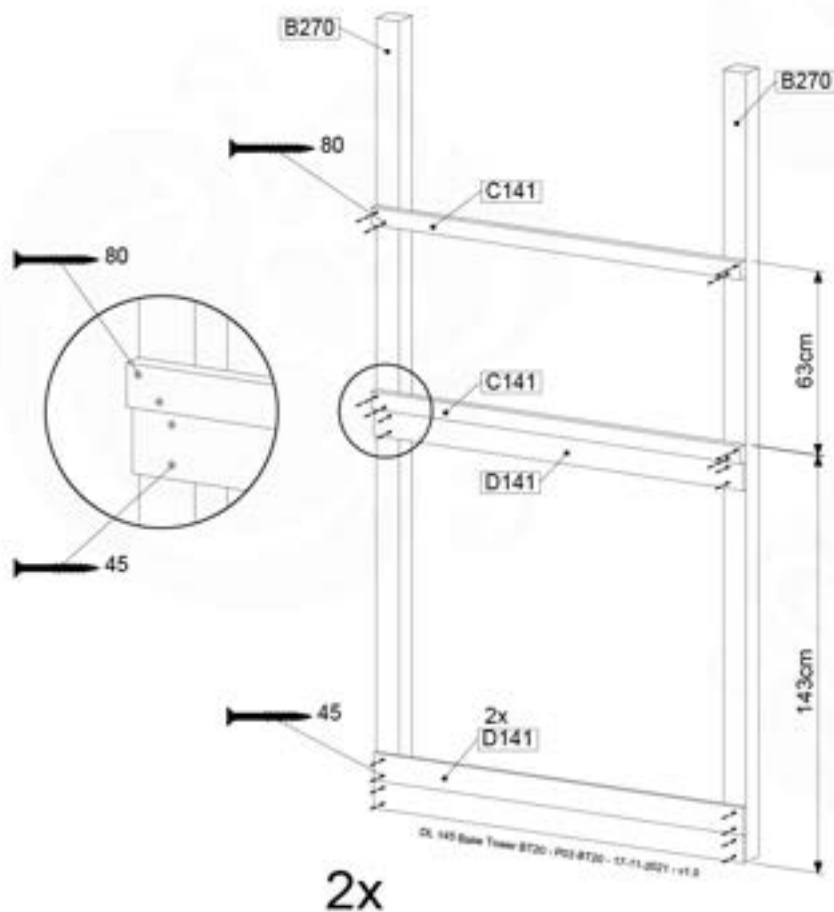

07 Base Tower

BT20

	PartNo	PartName	QTY.
Hardware pack	001_406	Stealth Screw 8x45	6
	001_417	Stealth Screw 8x80	4
	002_220	Gap Point Screw T25 - 5x45	135
	002_223	Gap Point Screw T25 - 5x80	40
Other	007_001	Ground-anchor	2
	022_31x	bpc-base version 3	8
	022_84x	bpc cover	8
Timber	B270	Post 90x90 L2700	4
	C141	Beam 1410 mm	10
	D123	Board 1230 mm	17
	D141	Board 1410 mm	12

07-1