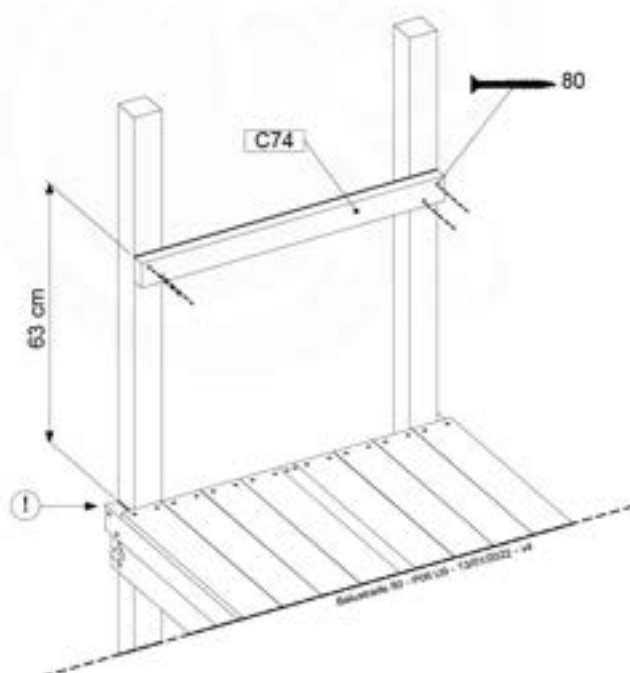

12 Balustrade (2x)

BL21

(194_101)

	PartNo	PartName	QTY.
Hardware Pack 100_601	002_220	Gap Point Screw T25 - 5x45	16
	002_223	Gap Point Screw T25 - 5x80	4
Timber	C74	Beam 740 mm	1
	D65	Board 650 mm	4

Balustrade 80 - Pkg U - 12/01/2022 - v4

12-1