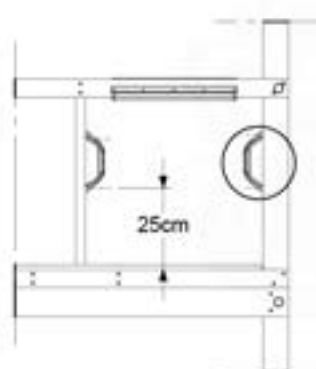

19-1

DE, SLIDE 70140 - P13 TR - 11-0-2022 - v1

19-2

DE, SLIDE 70140 - P13 TR - 11-0-2022 - v1