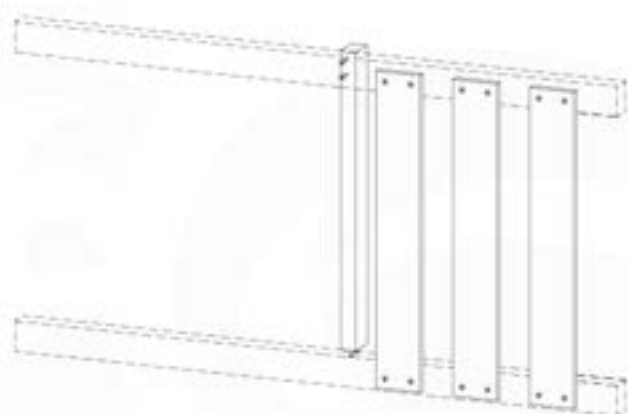

Balustrade 10 - 1001 - 14010002 - v1.0

10-1

11 Balustrade (1x)

BL10

	PartNo	PartName	QTY.
Hardware pack	002_220	Gap Point Screw T25 - 5x45	12
	002_223	Gap Point Screw T25 - 5x80	4
Timber	C70	Beam 700 mm	1
	D65	Board 650 mm	3