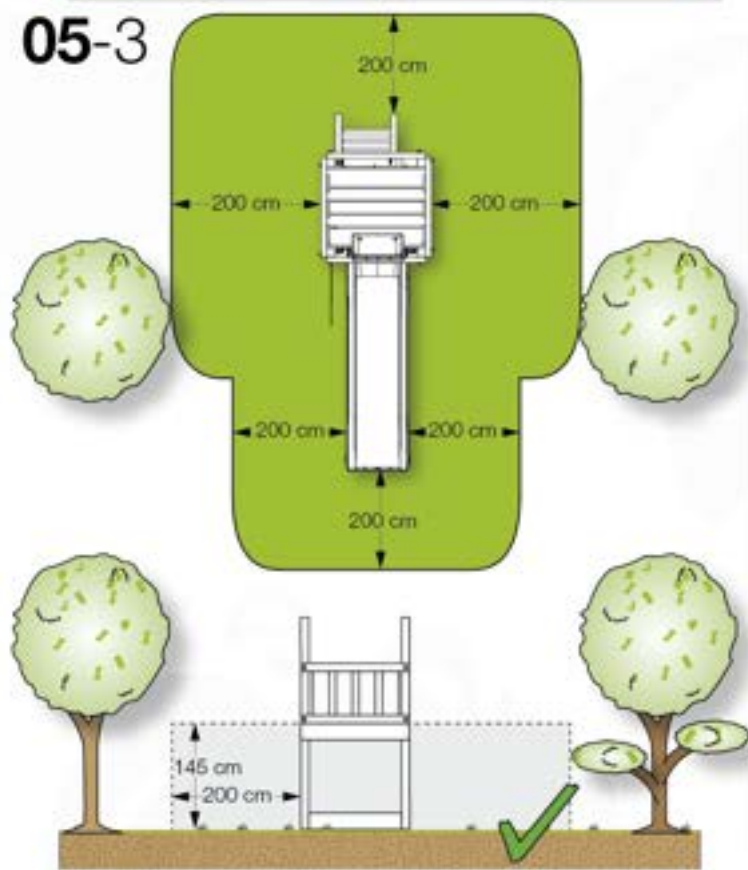

05 Safe Playground Planning

05-1

05-2

05-3

05-4

05-5