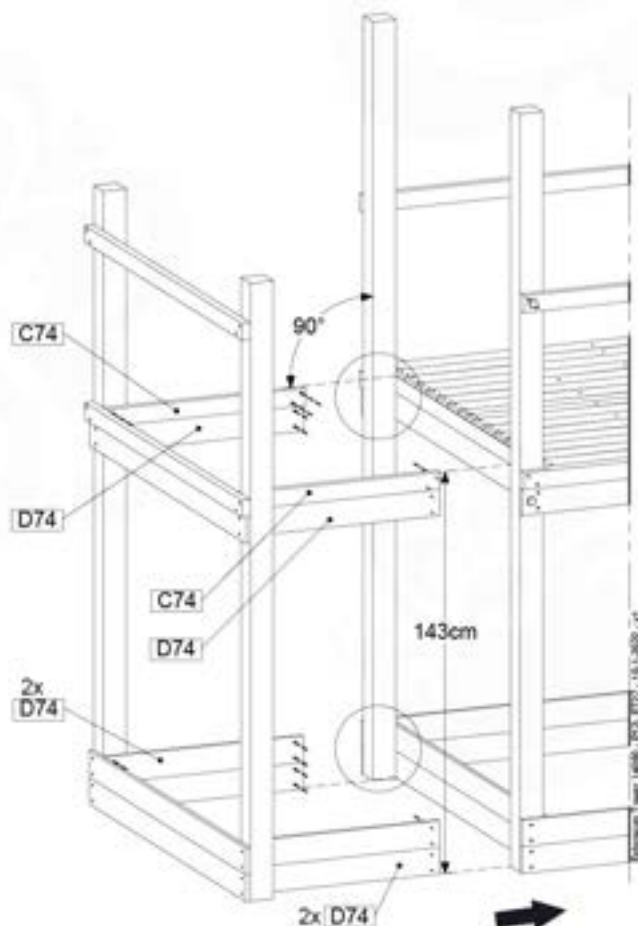

	PartNo	PartName	QTY.
Hardware pack	001_406	Stealth Screw 8x45	4
	001_417	Stealth Screw 8x80	2
	002_220	Gap Point Screw T25 - 5x45	90
	002_223	Gap Point Screw T25 - 5x80	20
Other	007_001	Ground-anchor	2
	022_31x	bpc-base version 3	4
	022_84x	bpc cover	4
Timber	B220	Post 90x90 L2200	2
	C74	Beam 740 mm	4
	C141	Beam 1410 mm	1
	D74	Board 740 mm	6
	D123	Board 1230 mm	9
	D141	Board 1410 mm	3

08-1

Base Tower

A = B

08-2

08-3

Illustration Toon 14080 - P17 - 6727_26 - 10-1-2022 - v1

08-4

09 Balustrade (1x)

BL05

	PartNo	PartName	QTY.
Hardware pack	002_220	Gap Point Screw T25 - 5x45	28
Timber	D65	Board 650 mm	7

Balustrade 160 - 1700 U - 1401/0002 - v1.0

09-1

10 Balustrade (1x)

BL06

	PartNo	PartName	QTY.
Hardware pack	002_220	Gap Point Screw T25 - 5x45	28
Timber	D65	Board 650 mm	7