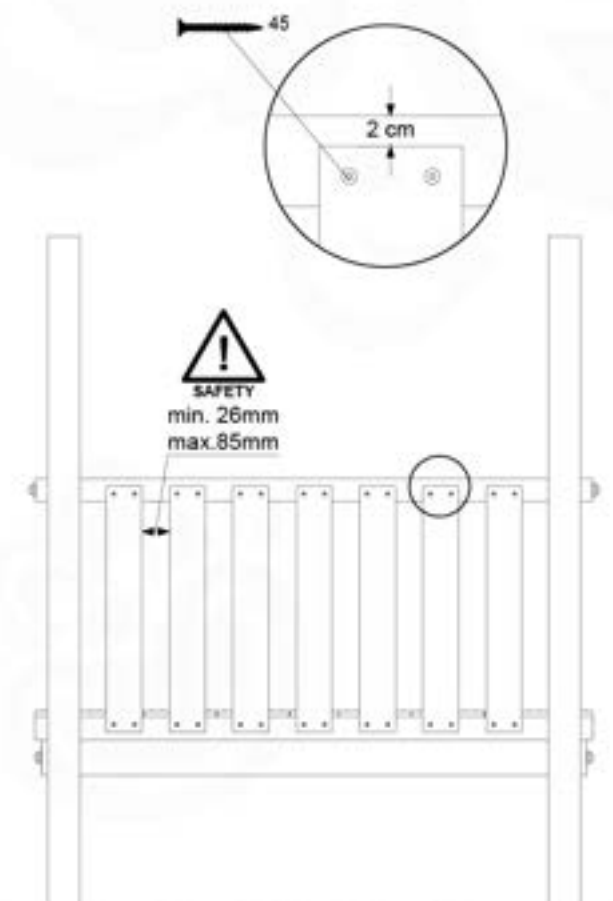

	PartNo	PartName	QTY.
Hardware pack	001_406	Stealth Screw 8x45	4
	001_417	Stealth Screw 8x80	2
	002_220	Gap Point Screw T25 - 5x45	90
	002_223	Gap Point Screw T25 - 5x80	20
Other	007_001	Ground-anchor	2
	022_31x	bpc-base version 3	4
	022_84x	bpc cover	4
Timber	B220	Post 90x90 L2200	2
	C74	Beam 740 mm	4
	C141	Beam 1410 mm	1
	D74	Board 740 mm	6
	D123	Board 1230 mm	9
	D141	Board 1410 mm	3

08-1

Base Tower

A = B

08-2

08-3

Illustration Toon 14080 - P17 - 6727_26 - 10-1-2022 - v1

08-4

09 Balustrade (1x)

BL05

	PartNo	PartName	QTY.
Hardware pack	002_220	Gap Point Screw T25 - 5x45	28
Timber	D65	Board 650 mm	7

Balustrade 160 - 1700 U - 1401/0002 - v1.0

09-1

10 Balustrade (1x)

BL06

	PartNo	PartName	QTY.
Hardware pack	002_220	Gap Point Screw T25 - 5x45	28
Timber	D65	Board 650 mm	7