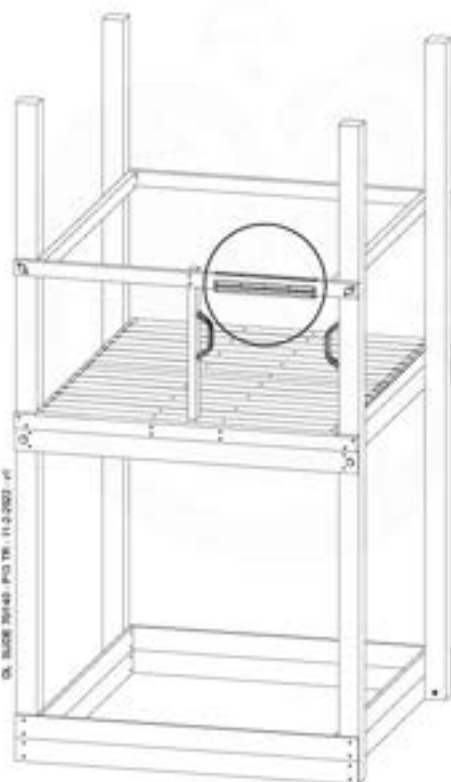

19-2

DE, SLIDE 70140 - P13 TR - 11-0-2022 - v1