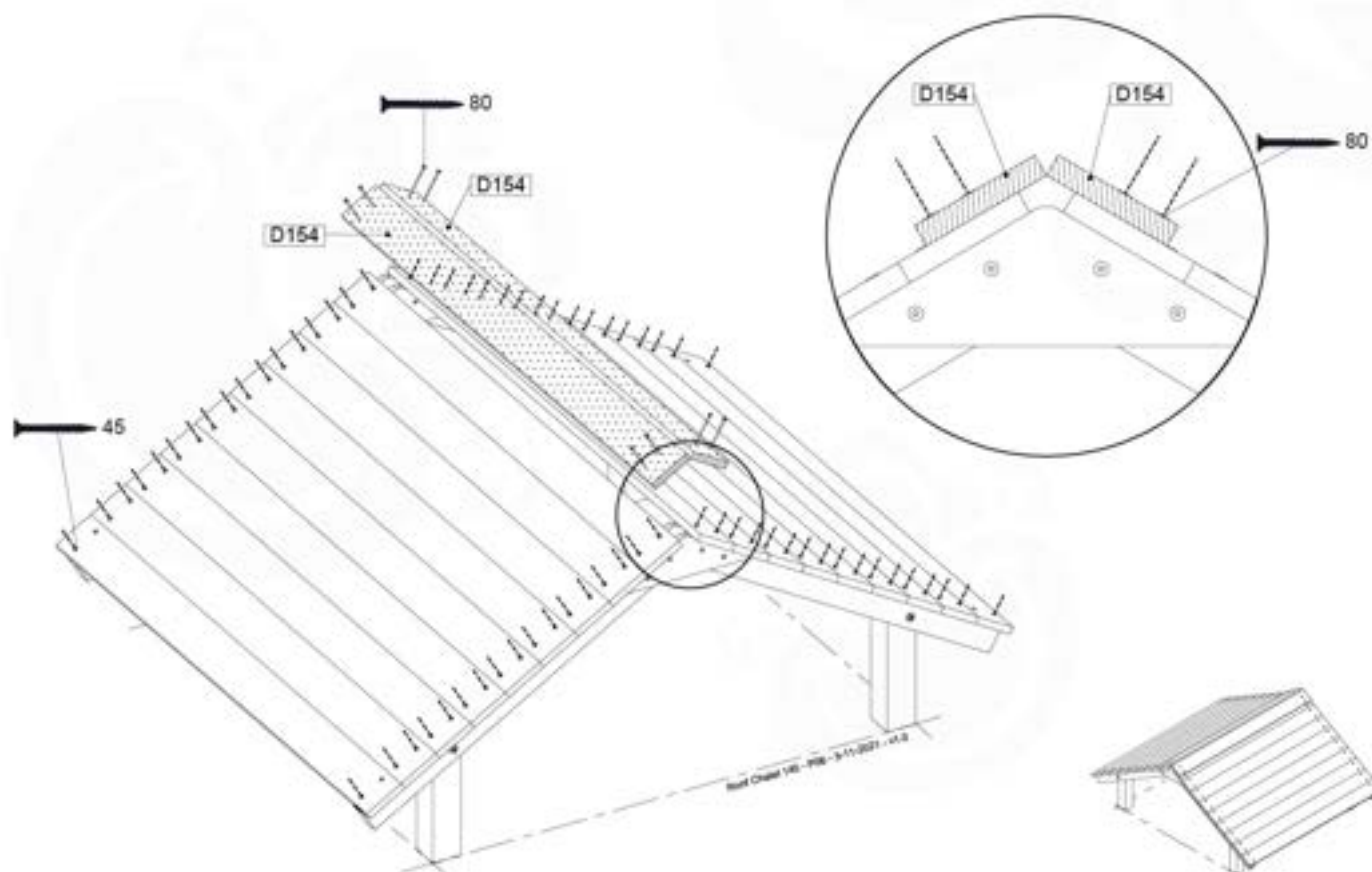

RF15 - 13-0201 v1.0

14-1

14-2

14-3

14-4

15 Ladder

LA25

	PartNo	PartName	QTY.
Hardware pack	001_404	Stealth Screw 6x30	4
	002_219	Gap Point Screw T25 - 5x30	4
	002_220	Gap Point Screw T25 - 5x45	8
	002_223	Gap Point Screw T25 - 5x80	4
Other	005_03x	Ladder Rung Y/B/G/R	4
	005_522	Connection Bracket Mini Market	2
	022_835	Rung Cap	8
	120_102	Handgrip set (complete 2x)	1
Timber	C70	Beam 700 mm	1
	C150	Beam 1500 mm	2