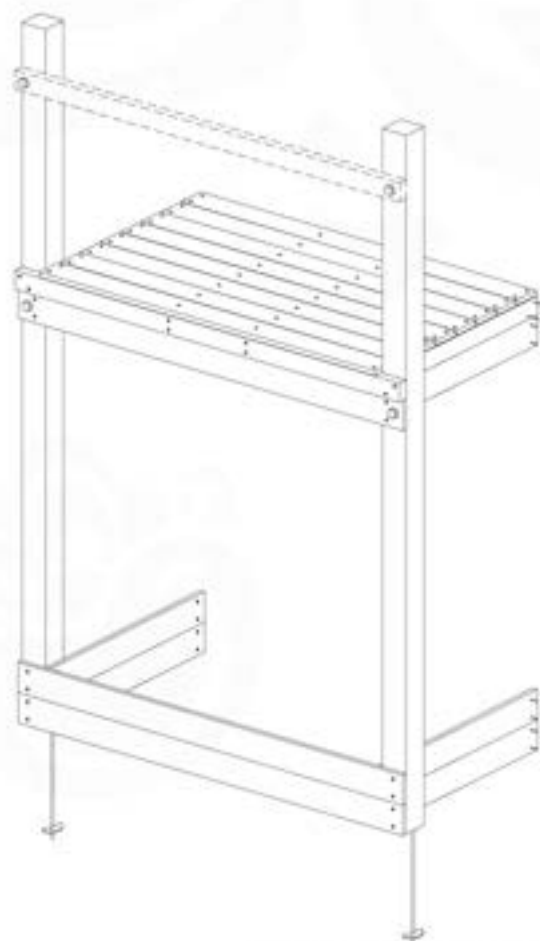

06 Playground Foundation

FD11

07 Base Tower

BT20

	PartNo	PartName	QTY.
Hardware pack	001_406	Stealth Screw 8x45	6
	001_417	Stealth Screw 8x80	4
	002_220	Gap Point Screw T25 - 5x45	135
	002_223	Gap Point Screw T25 - 5x80	40
Other	007_001	Ground-anchor	2
	022_31x	bpc-base version 3	8
	022_84x	bpc cover	8
Timber	B270	Post 90x90 L2700	4
	C141	Beam 1410 mm	10
	D123	Board 1230 mm	17
	D141	Board 1410 mm	12

DL 145 Base Tower BT20 - P03 BT20 - 17-11-2021 v1.0

07-1

07-2

DL 140 Base Tower 8720 - P04 8720 - 17-11-2021 - v1.0

07-3

DL 140 Base Tower 8720 - P05 8720 - 17-11-2021 - v1.0

07-4

08 Extended Tower ET27

	PartNo	PartName	QTY.
Hardware pack	001_406	Stealth Screw 8x45	4
	001_417	Stealth Screw 8x80	2
	002_220	Gap Point Screw T25 - 5x45	90
	002_223	Gap Point Screw T25 - 5x80	20
Other	007_001	Ground-anchor	2
	022_31x	bpc-base version 3	4
	022_84x	bpc cover	4
Timber	B220	Post 90x90 L2200	2
	C74	Beam 740 mm	4
	C141	Beam 1410 mm	1
	D74	Board 740 mm	6
	D123	Board 1230 mm	9
	D141	Board 1410 mm	3

08-1

Base Tower

A = B

08-2

08-3

Illustration Toon 14080 - P17 - 6727_26 - 10-1-2022 - v1

08-4

09 Balustrade (1x)