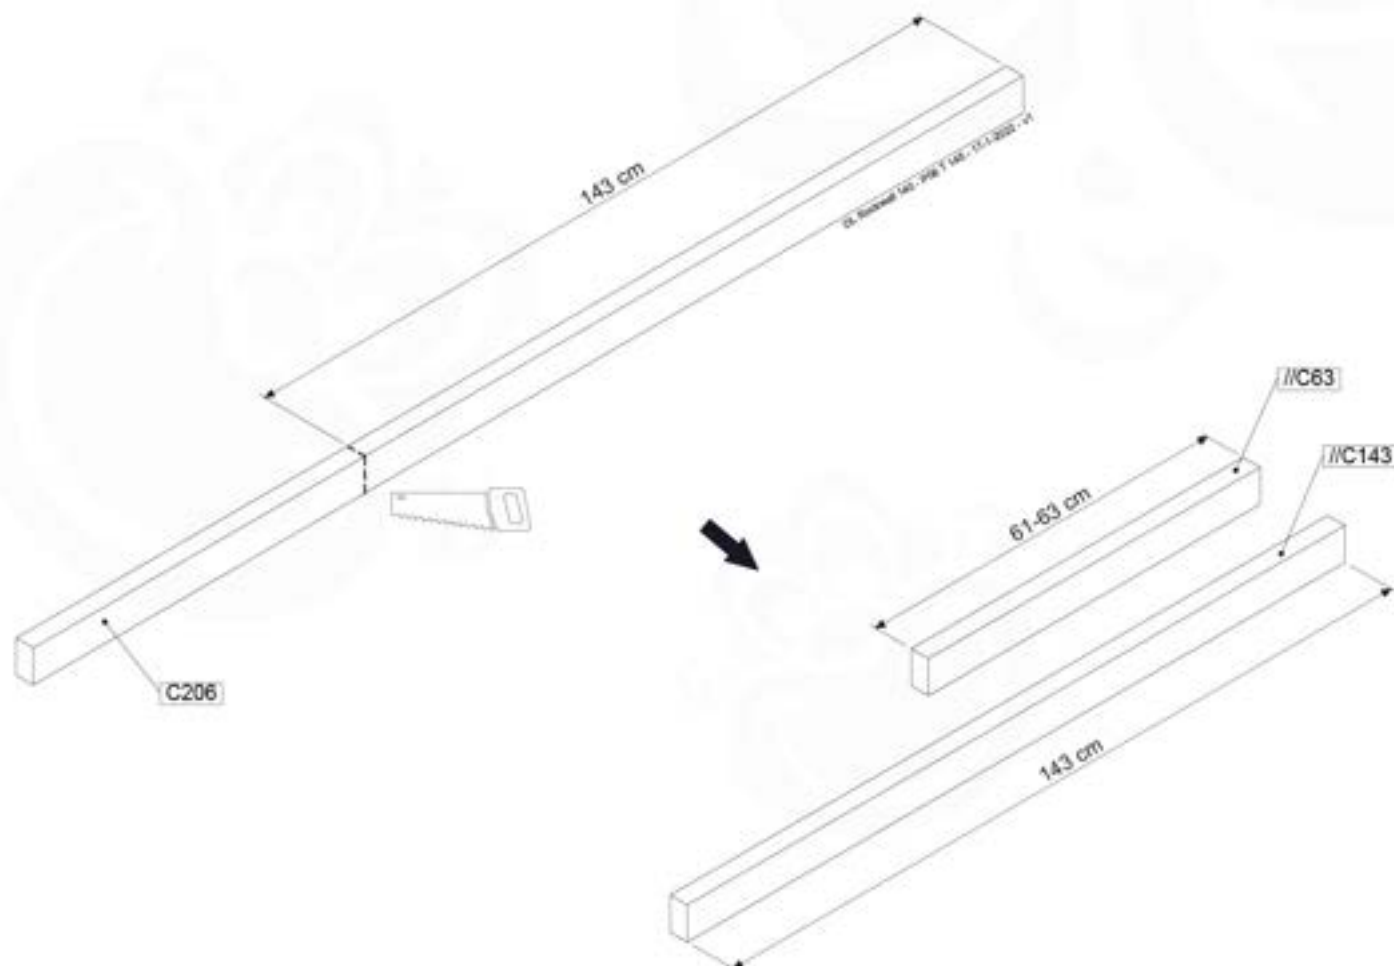

13 Rock Wall

RW19

	PartNo	PartName	QTY.
Hardware pack	001_102	Washer Head Screw T40 M8x30	10
	002_220	Gap Point Screw T25 - 5x45	32
	002_223	Gap Point Screw T25 - 5x80	5
	003_010	M8 spring lock washer	10
	004_050	M8 22mm Drive in Nut	10
Other	022_50x	Climbing Rock	5
	120_102	Handgrip set (complete 2x)	1
Timber	C206	Beam 2060 mm	1
	D65	Board 650 mm	7

DE Technische 140-206 T, 145-111-2020 -17

13-1