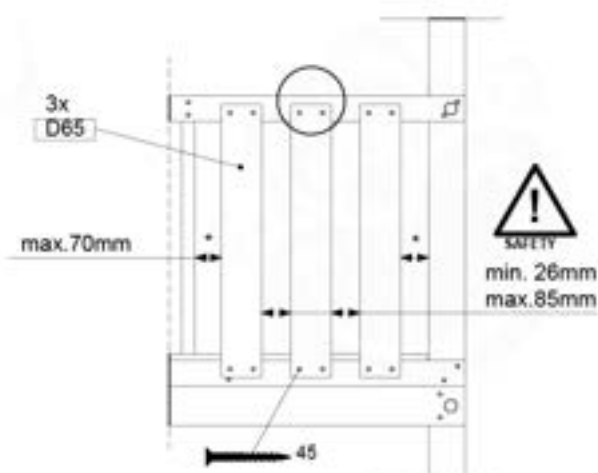

11 Balustrade (1x)

BL10

	PartNo	PartName	QTY.
Hardware pack	002_220	Gap Point Screw T25 - 5x45	12
	002_223	Gap Point Screw T25 - 5x80	4
Timber	C70	Beam 700 mm	1
	D65	Board 650 mm	3

DL 1111 Balustrade (1x) - P00 10 - 14010000 - V1

11-1