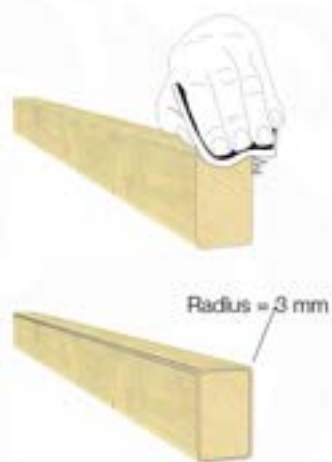

	PartNo	PartName	QTY.
Hardware Pack 100_617	001_406	Stealth Screw 8x45	1
	002_041	Dome head screw 4.5 x 20 mm	3
	002_042	Dome head screw 3.5 x 13mm	4
	002_219	Gap Point Screw T25 - 5x30	2
Other	022_300	Steering Wheel	1
	022_800	Rail P/T 105	1
	022_910	Sandpad	1
	103_901	Logo ID Plate	1
	104_107	Tool Set Climbing Units	1
	120_024	Tower Flag	1
	122_302	Telescope	1

© 2022 Jungle Gym B.V. - www.jungle gym.com

21-1

21-2

21-3

21-4

21-5

1x
022_910

22