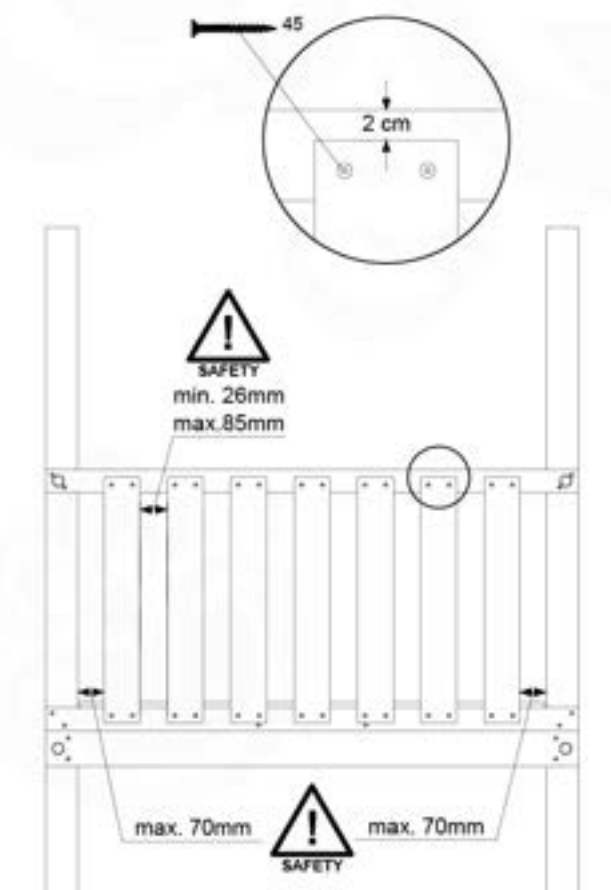

BL05

	PartNo	PartName	QTY.
Hardware pack	002_220	Gap Point Screw T25 - 5x45	28
Timber	D65	Board 650 mm	7

Balustrade 160 - 1700 U - 1401/0002 - v1.0

09-1

10 Balustrade (1x)

BL06

	PartNo	PartName	QTY.
Hardware pack	002_220	Gap Point Screw T25 - 5x45	28
Timber	D65	Board 650 mm	7

Balustrade 10 - 1001 - 14010002 - v1.0

10-1

11 Balustrade (1x)

BL10

	PartNo	PartName	QTY.
Hardware pack	002_220	Gap Point Screw T25 - 5x45	12
	002_223	Gap Point Screw T25 - 5x80	4
Timber	C70	Beam 700 mm	1
	D65	Board 650 mm	3