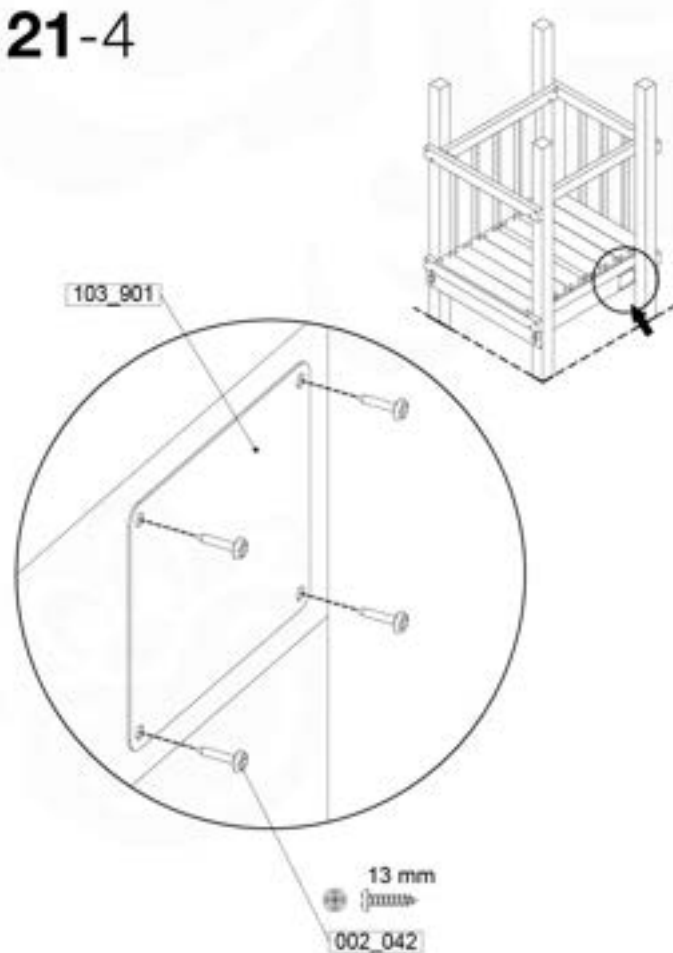

	PartNo	PartName	QTY.
Hardware Pack 100_617	001_406	Stealth Screw 8x45	1
	002_041	Dome head screw 4.5 x 20 mm	3
	002_042	Dome head screw 3.5 x 13mm	4
	002_219	Gap Point Screw T25 - 5x30	2
Other	022_300	Steering Wheel	1
	022_800	Rail P/T 105	1
	022_910	Sandpad	1
	103_901	Logo ID Plate	1
	104_107	Tool Set Climbing Units	1
	120_024	Tower Flag	1
	122_302	Telescope	1

© 2022 Jungle Gym B.V. - www.jungle gym.com

21-1

21-2

21-3

21-4

21-5

1x
022_910

22