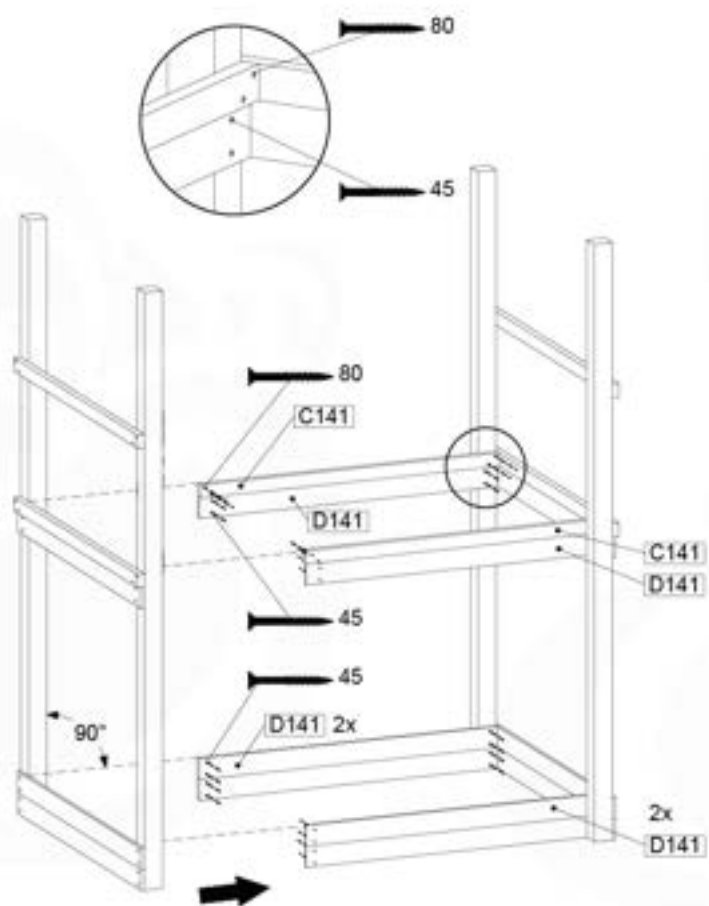

07-2

07-3

DL 140 Base Tower 8720 - P05 8720 - 17-11-2021 - v1.0