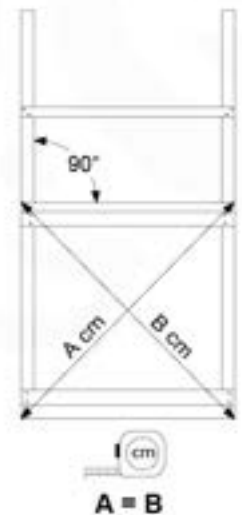

07 Base Tower

BT20

	PartNo	PartName	QTY.
Hardware pack	001_406	Stealth Screw 8x45	6
	001_417	Stealth Screw 8x80	4
	002_220	Gap Point Screw T25 - 5x45	135
	002_223	Gap Point Screw T25 - 5x80	40
Other	007_001	Ground-anchor	2
	022_31x	bpc-base version 3	8
	022_84x	bpc cover	8
Timber	B270	Post 90x90 L2700	4
	C141	Beam 1410 mm	10
	D123	Board 1230 mm	17
	D141	Board 1410 mm	12

07-1