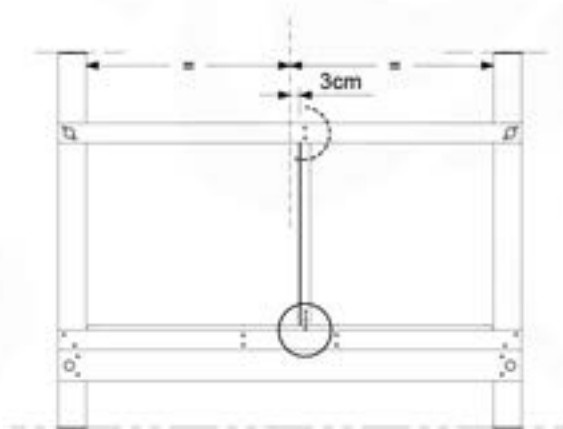

11 Balustrade (1x)

BL10

	PartNo	PartName	QTY.
Hardware pack	002_220	Gap Point Screw T25 - 5x45	12
	002_223	Gap Point Screw T25 - 5x80	4
Timber	C70	Beam 700 mm	1
	D65	Board 650 mm	3

DL 1111 Balustrade (1x) - P00 10 - 14010000 - V1

11-1