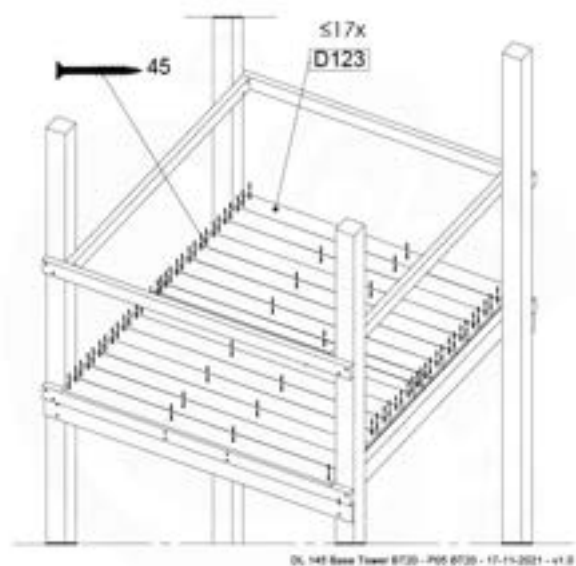

07-3

DL 140 Base Tower 8720 - P05 8720 - 17-11-2021 - v1.0