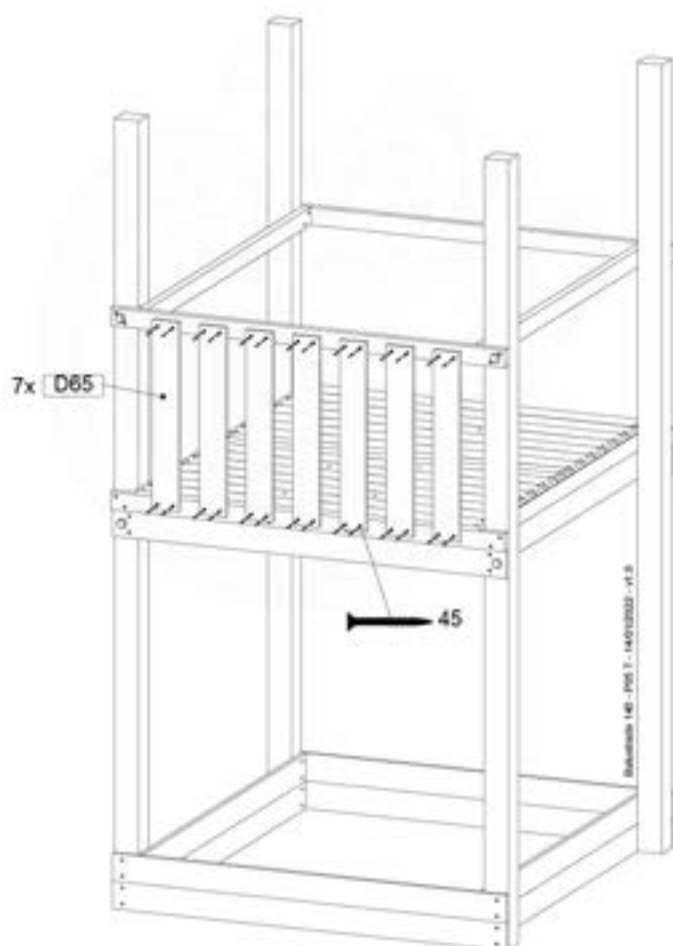

08-1

Base Tower

A = B

08-2

08-3

Illustration Toon 14080 - P17 - 6727_26 - 10-1-2022 - v1

08-4

09 Balustrade (1x)

BL05

	PartNo	PartName	QTY.
Hardware pack	002_220	Gap Point Screw T25 - 5x45	28
Timber	D65	Board 650 mm	7

Balustrade 160 - 1700 U - 1401/0002 - v1.0

09-1

10 Balustrade (1x)

BL06

	PartNo	PartName	QTY.
Hardware pack	002_220	Gap Point Screw T25 - 5x45	28
Timber	D65	Board 650 mm	7

Balustrade 10 - 1001 - 14010002 - v1.0

10-1

11 Balustrade (1x)

BL10

	PartNo	PartName	QTY.
Hardware pack	002_220	Gap Point Screw T25 - 5x45	12
	002_223	Gap Point Screw T25 - 5x80	4
Timber	C70	Beam 700 mm	1
	D65	Board 650 mm	3