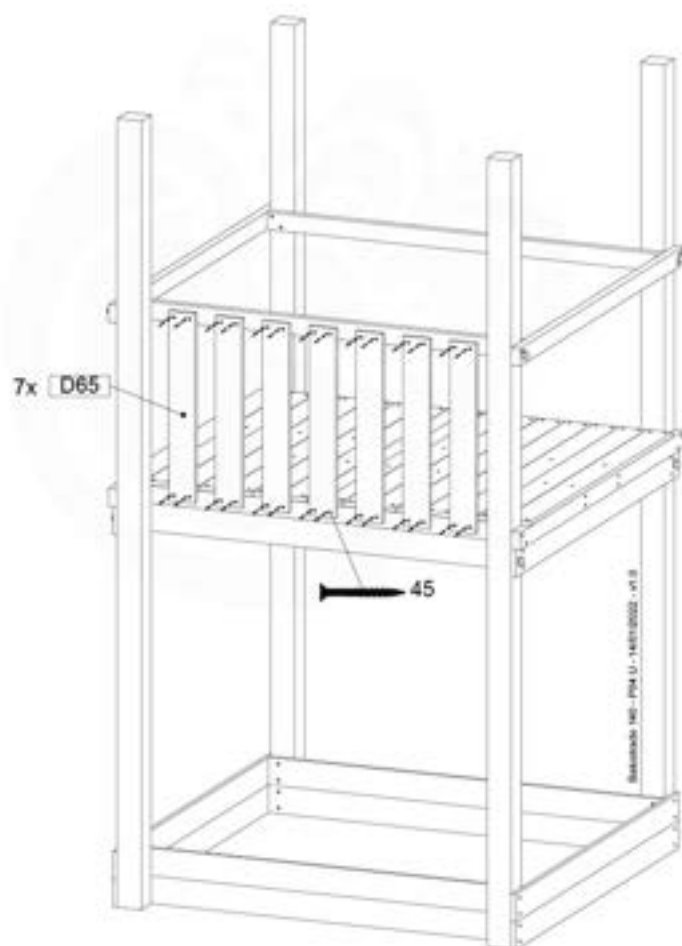

	PartNo	PartName	QTY.
Hardware pack	001_406	Stealth Screw 8x45	4
	001_417	Stealth Screw 8x80	2
	002_220	Gap Point Screw T25 - 5x45	90
	002_223	Gap Point Screw T25 - 5x80	20
Other	007_001	Ground-anchor	2
	022_31x	bpc-base version 3	4
	022_84x	bpc cover	4
Timber	B220	Post 90x90 L2200	2
	C74	Beam 740 mm	4
	C141	Beam 1410 mm	1
	D74	Board 740 mm	6
	D123	Board 1230 mm	9
	D141	Board 1410 mm	3

08-1

Base Tower

A = B

08-2

08-3

Illustration Toon 14080 - P17 - 6727_26 - 10-1-2022 - v1

08-4

09 Balustrade (1x)

BL05

	PartNo	PartName	QTY.
Hardware pack	002_220	Gap Point Screw T25 - 5x45	28
Timber	D65	Board 650 mm	7

Balustrade 160 - 1700 U - 1401/0002 - v1.0

09-1

10 Balustrade (1x)

BL06

	PartNo	PartName	QTY.
Hardware pack	002_220	Gap Point Screw T25 - 5x45	28
Timber	D65	Board 650 mm	7

Balustrade 10 - 1001 - 14010002 - v1.0

10-1

11 Balustrade (1x)

BL10

	PartNo	PartName	QTY.
Hardware pack	002_220	Gap Point Screw T25 - 5x45	12
	002_223	Gap Point Screw T25 - 5x80	4
Timber	C70	Beam 700 mm	1
	D65	Board 650 mm	3