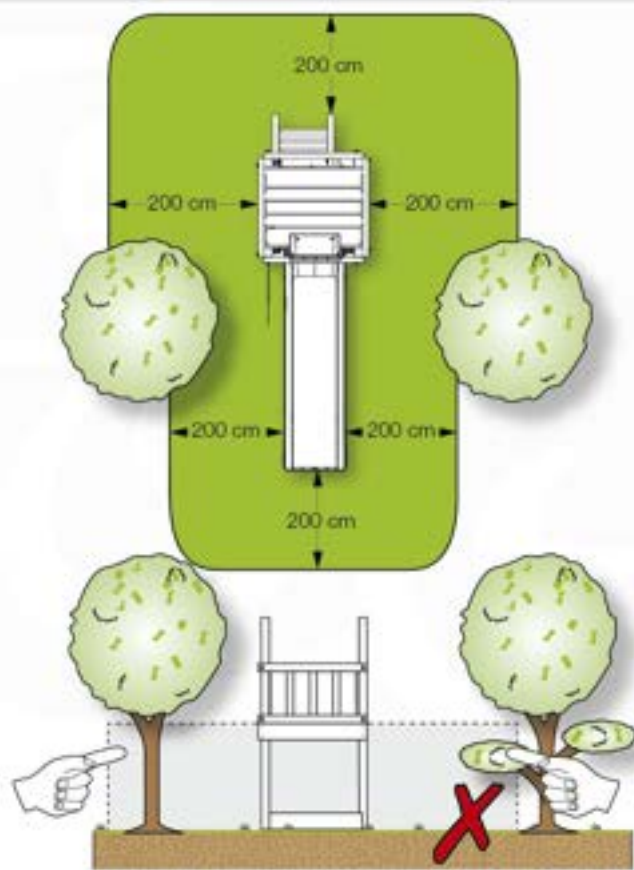

05 Safe Playground Planning

05-1

05-2

05-3

05-4

05-5