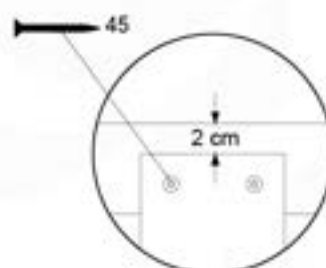

12 Balustrade (2x)

BL21

(194_101)

	PartNo	PartName	QTY.
Hardware Pack 100_601	002_220	Gap Point Screw T25 - 5x45	16
	002_223	Gap Point Screw T25 - 5x80	4
Timber	C74	Beam 740 mm	1
	D65	Board 650 mm	4

Balustrade 80 - Pkg U - 12/01/2022 - v4

12-1