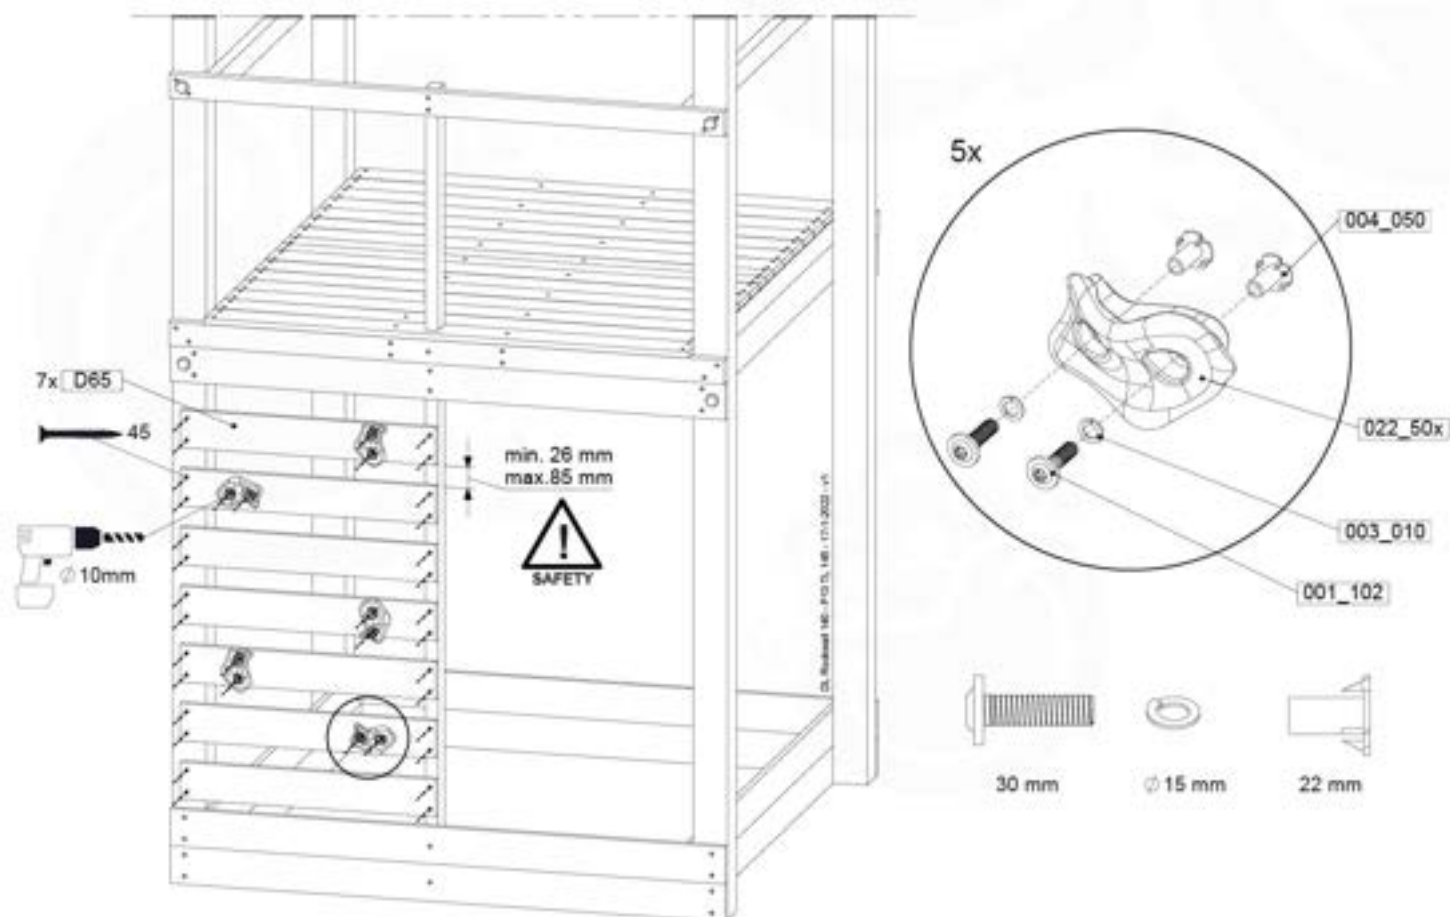

DE Technische 140-206 T, 145-111-2020 -17

13-1

13-2

13-3

13-4

14 Roof

RF15

	PartNo	PartName	QTY.
Hardware pack	001_417	Stealth Screw 6x80	4
	002_220	Gap Point Screw T25 - 6x45	108
Timber	C96	Beam L=(900+beam height) mm	4
	D123	Board 1230 mm	1
	D154	Board 1540 mm	24