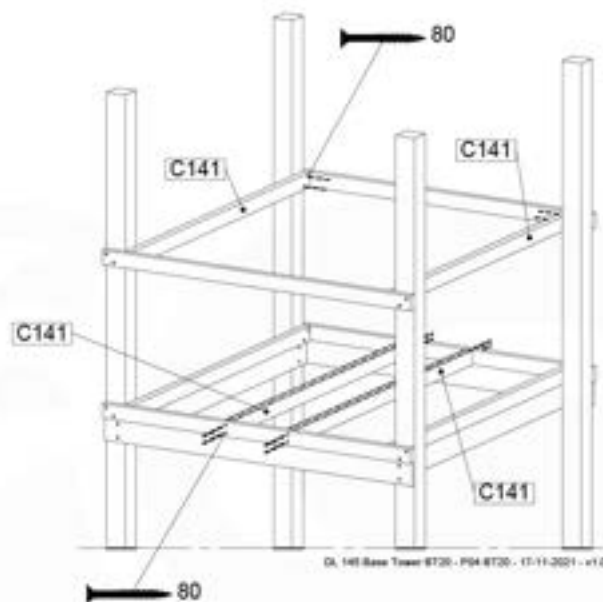

07-2

07-3

DL 140 Base Tower 8720 - P05 8720 - 17-11-2021 - v1.0