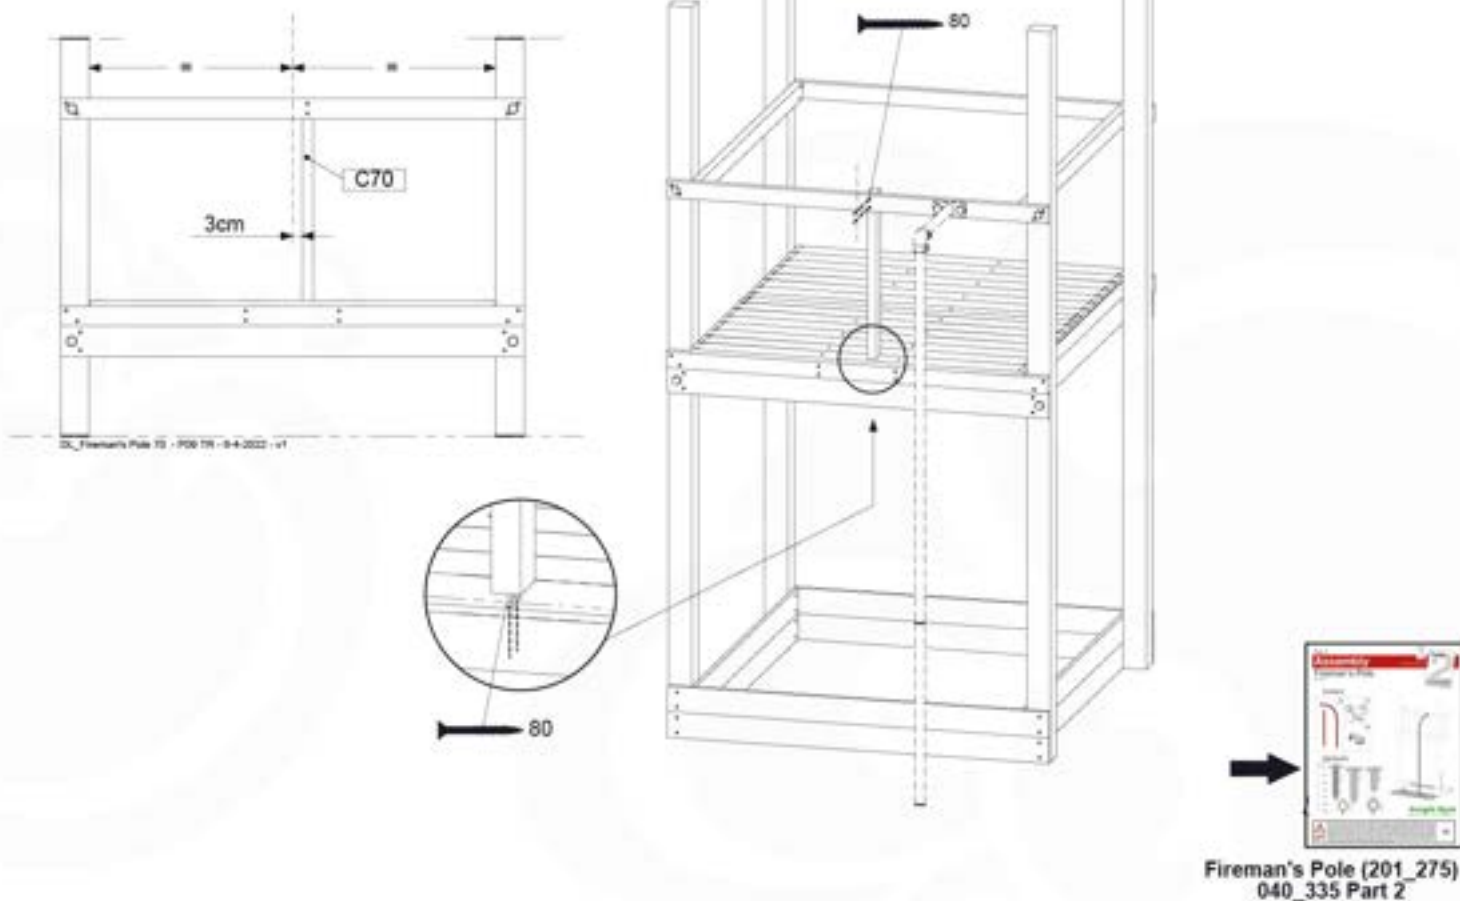

20-1

21 Accessories

AC01

(194_119)

	PartNo	PartName	QTY.
Hardware Pack 100_617	001_406	Stealth Screw 8x45	1
	002_041	Dome head screw 4.5 x 20 mm	3
	002_042	Dome head screw 3.5 x 13mm	4
	002_219	Gap Point Screw T25 - 5x30	2
Other	022_300	Steering Wheel	1
	022_800	Rail P/T 105	1
	022_910	Sandpad	1
	103_901	Logo ID Plate	1
	104_107	Tool Set Climbing Units	1
	120_024	Tower Flag	1
	122_302	Telescope	1

© 2022 Jungle Gym B.V. - www.jungle gym.com