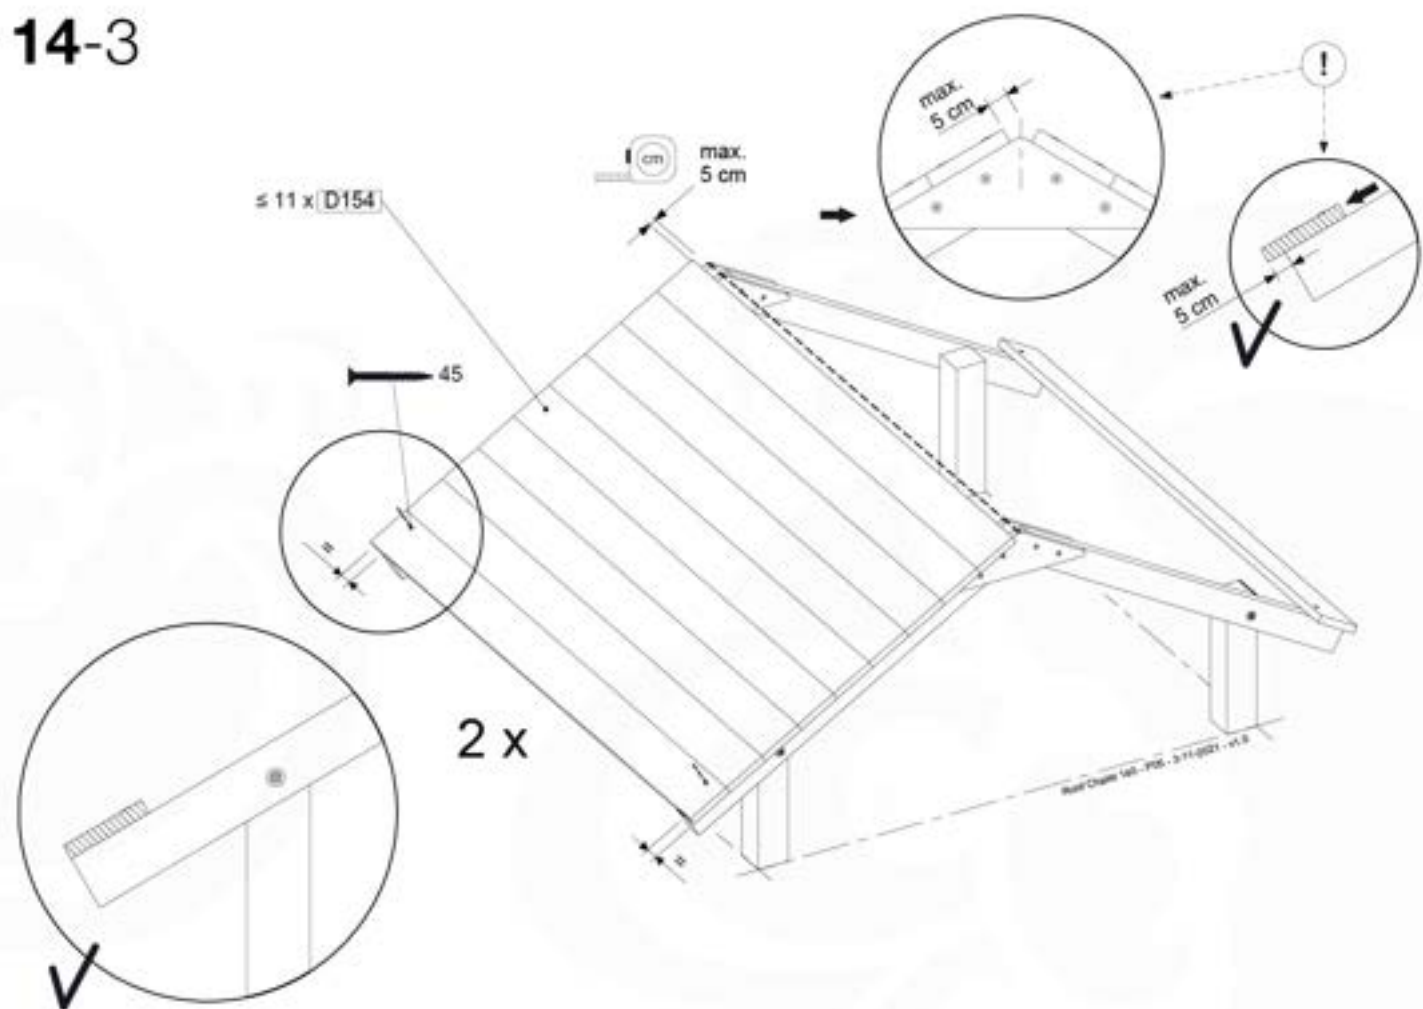

RF15 - 13-0201 v1.0

14-1

14-2

14-3

14-4

15 Ladder

LA25

	PartNo	PartName	QTY.
Hardware pack	001_404	Stealth Screw 6x30	4
	002_219	Gap Point Screw T25 - 5x30	4
	002_220	Gap Point Screw T25 - 5x45	8
	002_223	Gap Point Screw T25 - 5x80	4
Other	005_03x	Ladder Rung Y/B/G/R	4
	005_522	Connection Bracket Mini Market	2
	022_835	Rung Cap	8
	120_102	Handgrip set (complete 2x)	1
Timber	C70	Beam 700 mm	1
	C150	Beam 1500 mm	2