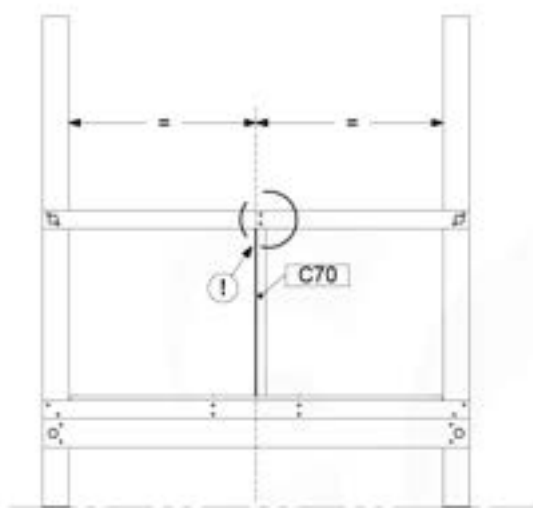

19-1

DE, SLIDE 70140 - P13 TR - 11-0-2022 - v1

19-2

DE, SLIDE 70140 - P13 TR - 11-0-2022 - v1