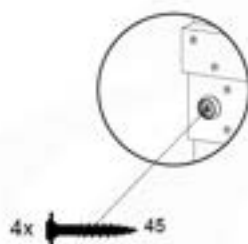

06 Playground Foundation

FD11

07 Base Tower

BT20

	PartNo	PartName	QTY.
Hardware pack	001_406	Stealth Screw 8x45	6
	001_417	Stealth Screw 8x80	4
	002_220	Gap Point Screw T25 - 5x45	135
	002_223	Gap Point Screw T25 - 5x80	40
Other	007_001	Ground-anchor	2
	022_31x	bpc-base version 3	8
	022_84x	bpc cover	8
Timber	B270	Post 90x90 L2700	4
	C141	Beam 1410 mm	10
	D123	Board 1230 mm	17
	D141	Board 1410 mm	12

DL 145 Base Tower BT20 - P03 BT20 - 17-11-2021 v1.0

07-1

07-2

DL 140 Base Tower 8720 - P04 8720 - 17-11-2021 - v1.0

07-3

DL 140 Base Tower 8720 - P05 8720 - 17-11-2021 - v1.0

07-4

08 Extended Tower ET27